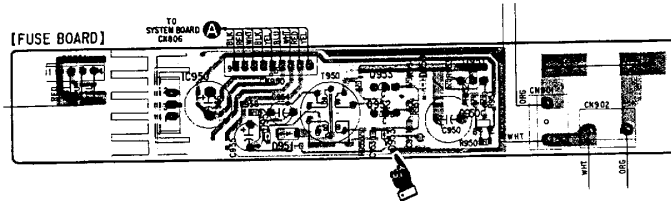

Applicable

Date: June 24, 1994

Symptom:
(**)

The fluorescent display FL801 will turn off in 3 to 5 minutes after the power is turned on

Solution:

Add the missing diode, listed below, to the fuse board.

REF	DESCRIPTION	PART NUMBER
D953	DIODE, RD36S-B	8-719-158-82